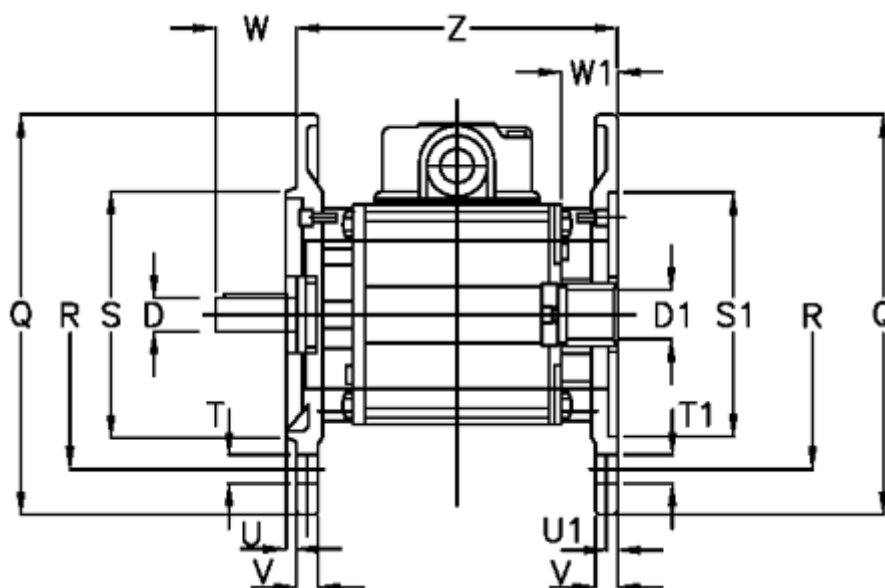

Article number: 4581411224

Description: Brake-Clutch combination
NFF 14-112-EH-B5

Measures

D = 28	U = 4.0
D1 = 28	U1 = 4.5
Q = 250	V = 14
R = 215	W = 60
S = 180	W1 = 61
S1 = 180	Z = 224
T = 14	
T1 = M12	